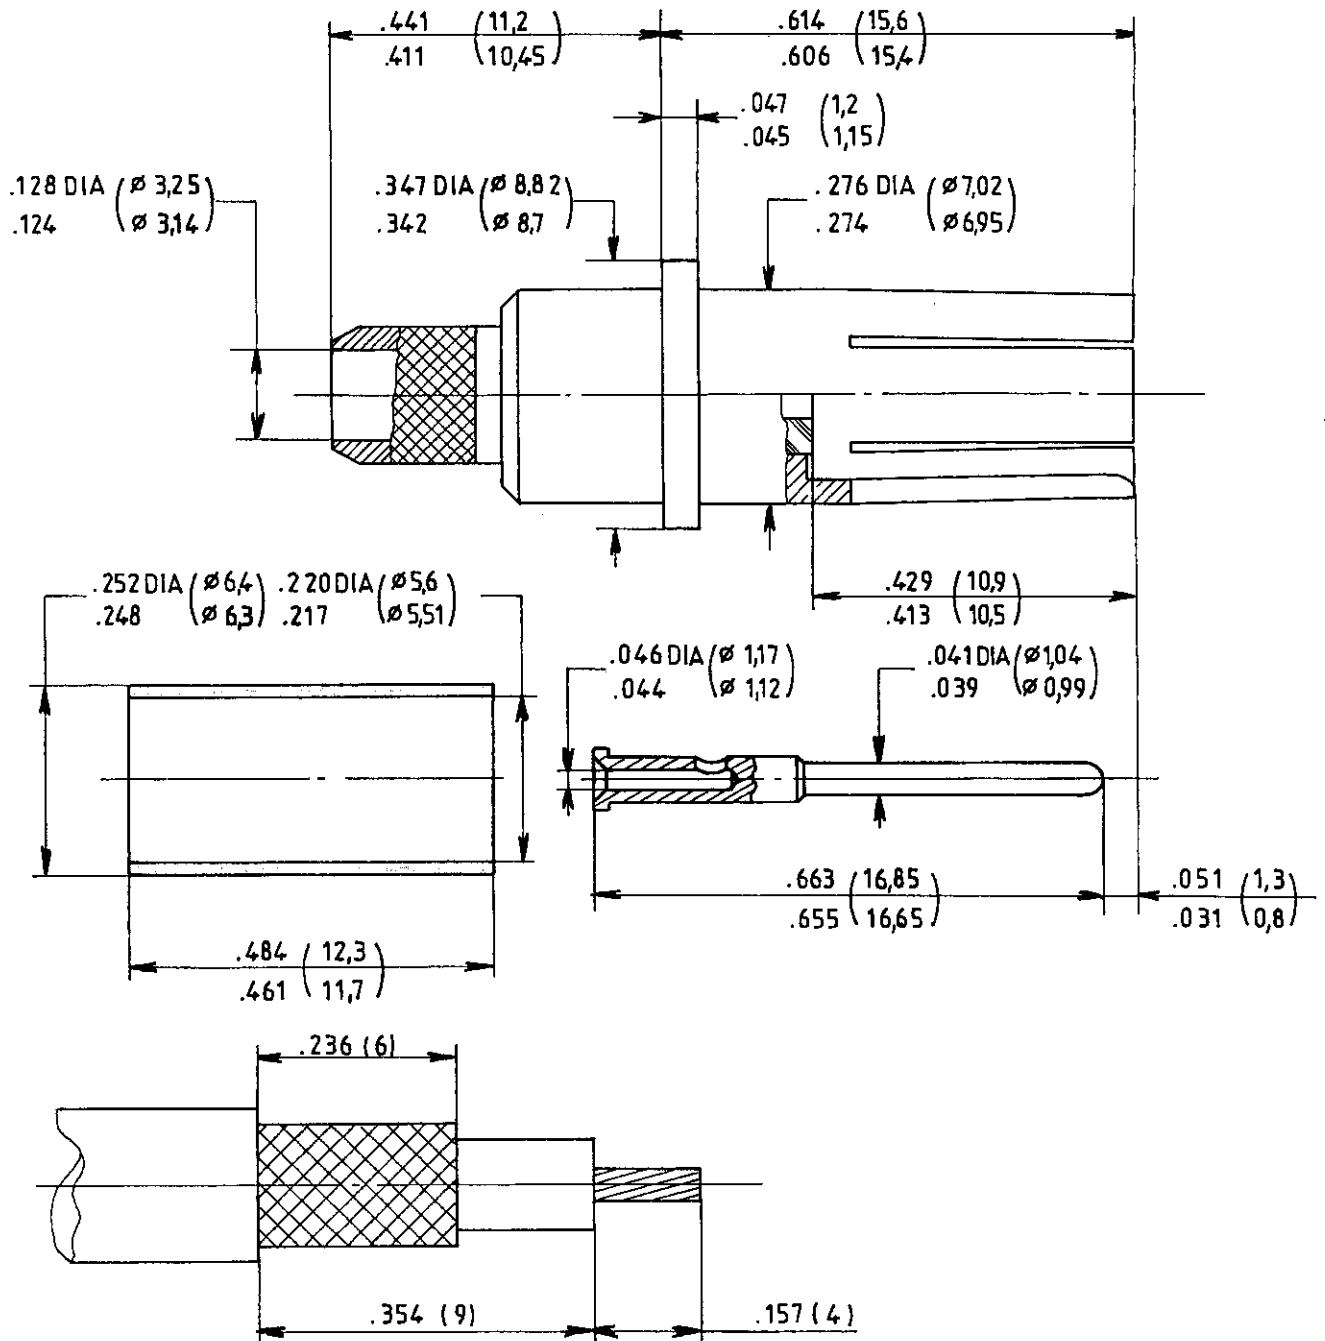

Série
DSX

Désignation **SIZE 7 COAXIAL SOCKET CONTACT**
CABLE RG58 & RG141/U

616 030

MATERIAL

OUTER CONTACT : BERYLLIUM COPPER
PIN CONTACT : BRASS
FERRULE : ANNEALED BRASS

PLATING

OUTER AND PIN CONTACT: GOLD OVER NICKEL

TOOLING

CENTER CONTACT: CRIMPING TOOL: M 22520/2.01
SELECTOR POSITION: 6 FOR RG58
7 FOR RG141
POSITIONNER : DANIELS K345

INSULATION RESISTANCE: 5000 MEGOHMS
DIELECTRIC WITHSTANDING VOLTAGE:
750 V. RMS AT SEA LEVEL
VSW.R: 1,3:1
FREQUENCY RANGE : 0 TO 1000 MHZ
IMPEDANCE : 50 OHMS